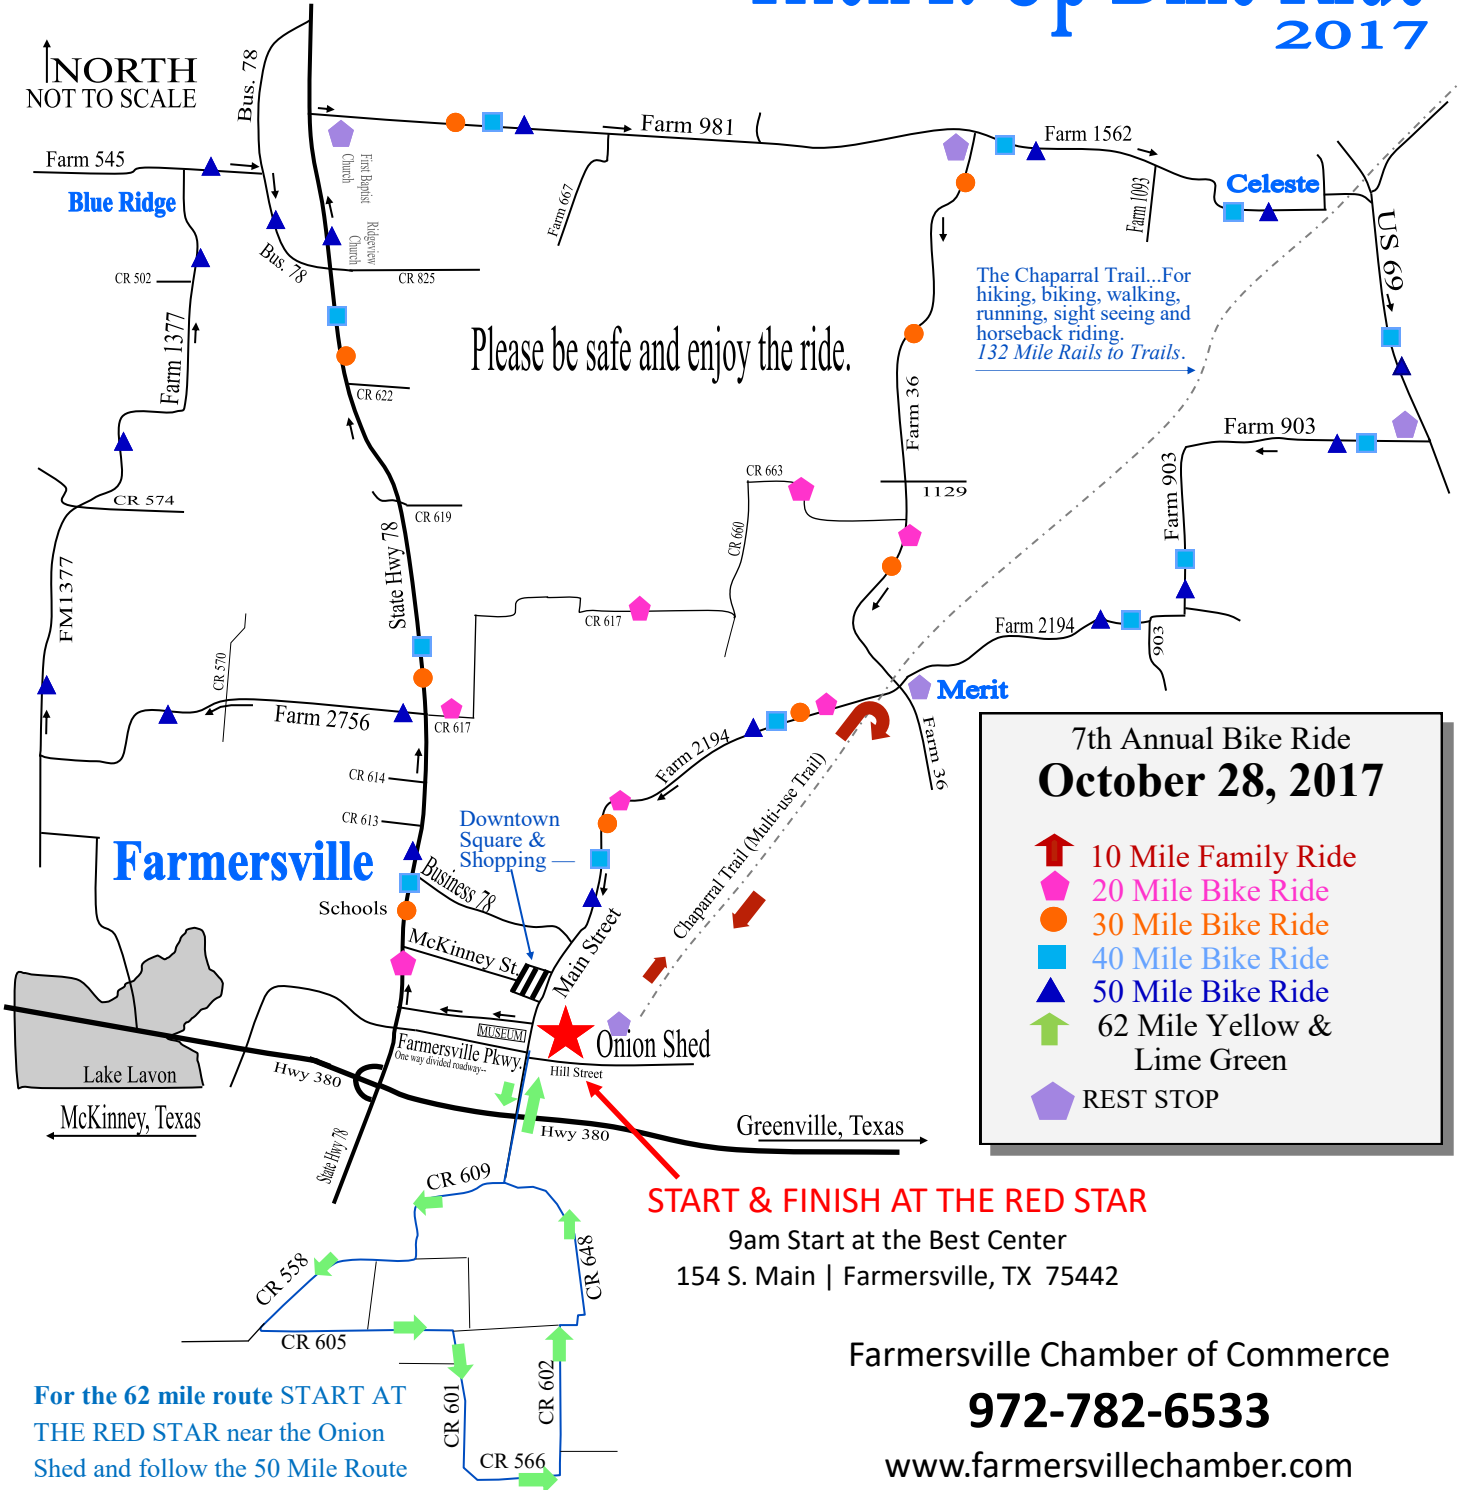

WELCOME TO THE Farmersville Chamber of Commerce

Trick It Up Bike Ride 2017

NORTH
NOT TO SCALE

Please be safe and enjoy the ride.

The Chaparral Trail...For hiking, biking, walking, running, sight seeing and horseback riding. 132 Mile Rails to Trails.

7th Annual Bike Ride
October 28, 2017

- 10 Mile Family Ride
- 20 Mile Bike Ride
- 30 Mile Bike Ride
- 40 Mile Bike Ride
- 50 Mile Bike Ride
- 62 Mile Yellow & Lime Green
- REST STOP

START & FINISH AT THE RED STAR

9am Start at the Best Center
154 S. Main | Farmersville, TX 75442

For the 62 mile route START AT THE RED STAR near the Onion Shed and follow the 50 Mile Route returning back to the starting point then following the green arrows for the final 12 mile loop.